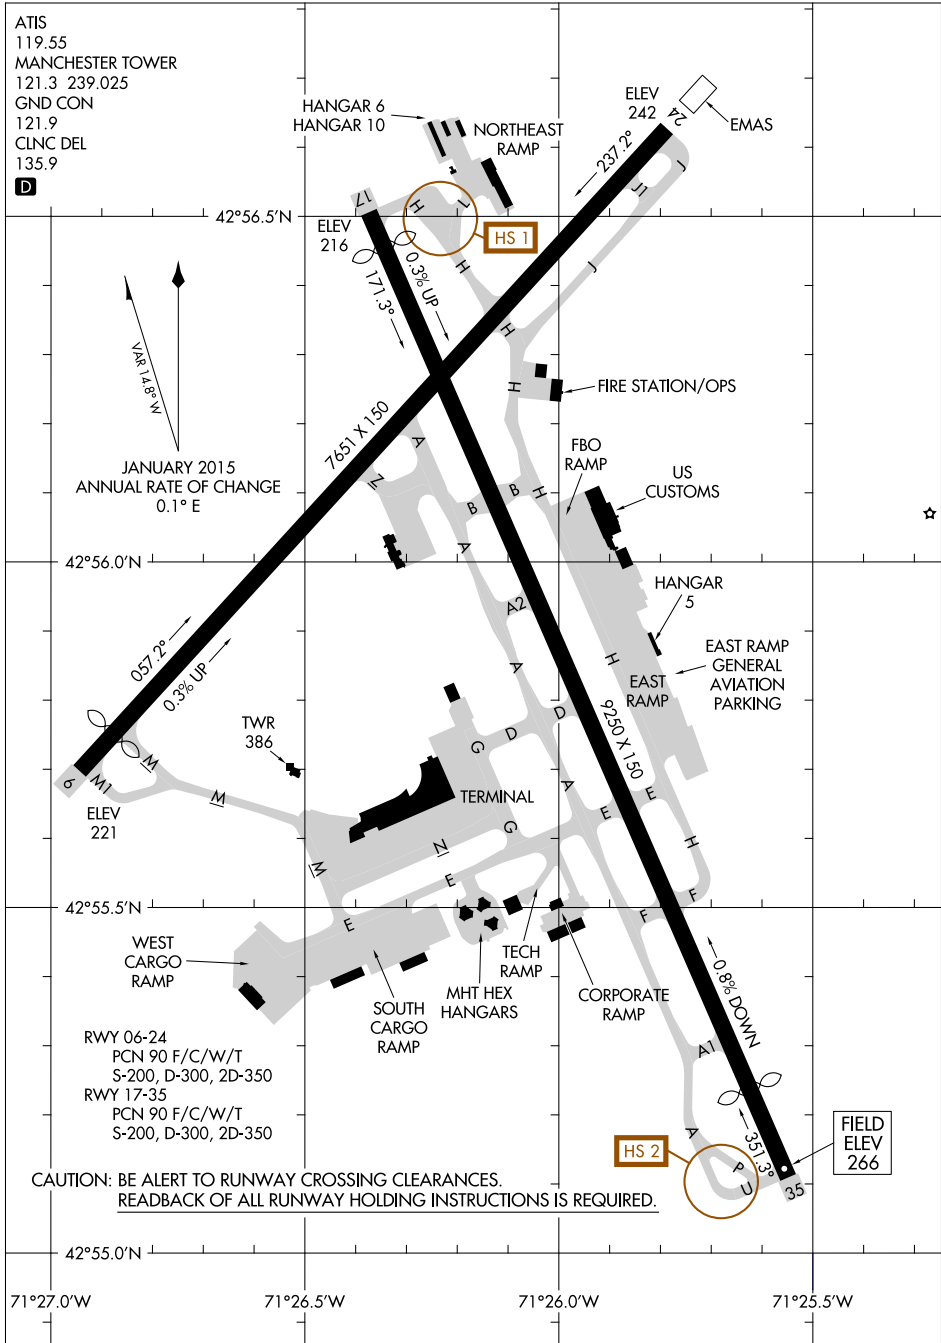

17341
AIRPORT DIAGRAM

AL-246 (FAA)

MANCHESTER (MHT)
 MANCHESTER, NEW HAMPSHIRE

NE-1, 29 MAR 2018 to 26 APR 2018

NE-1, 29 MAR 2018 to 26 APR 2018

AIRPORT DIAGRAM
 17341

MANCHESTER, NEW HAMPSHIRE
MANCHESTER (MHT)